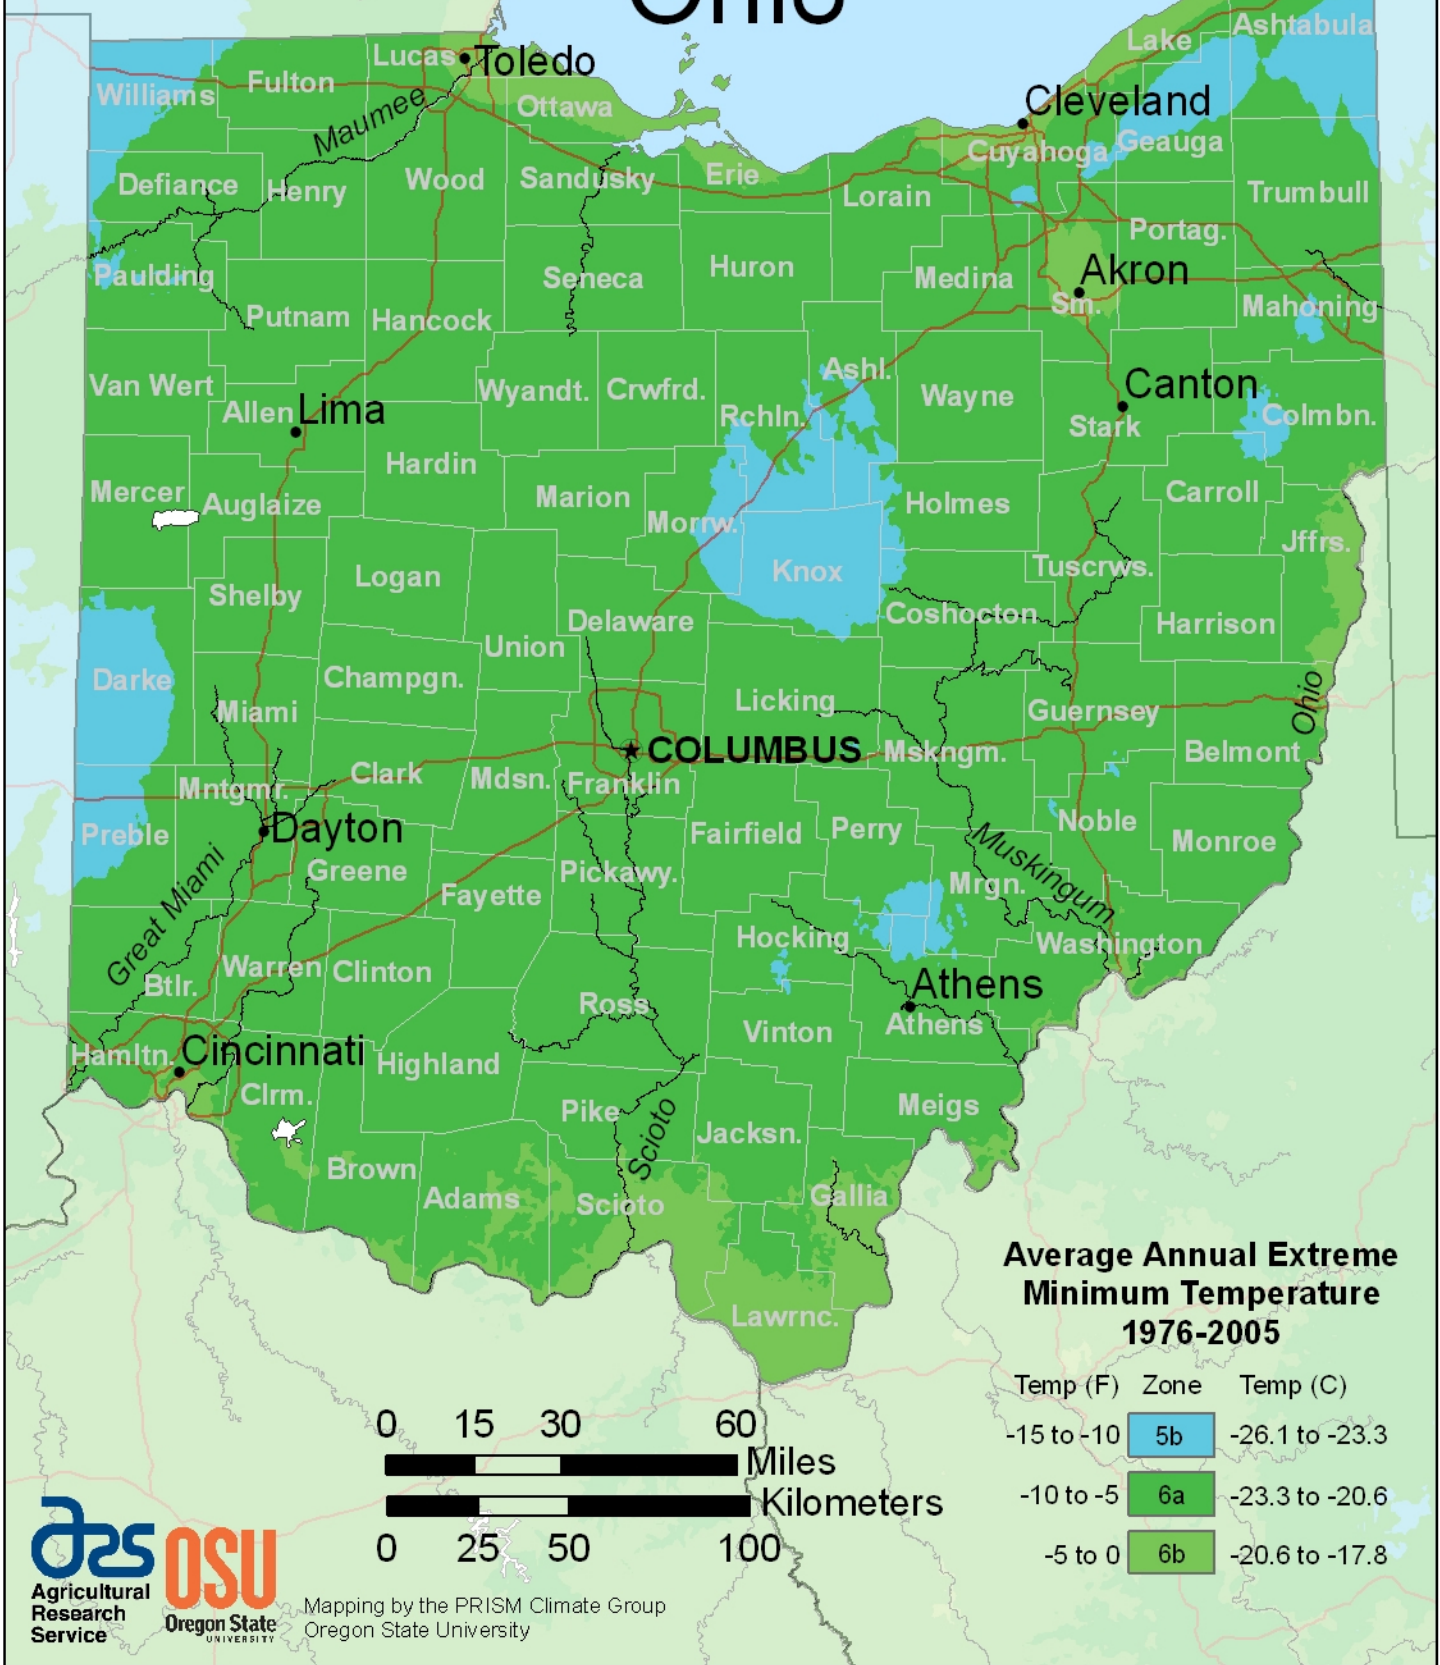

Plant Hardiness Zone Map

Ohio

Mapping by the PRISM Climate Group
Oregon State University